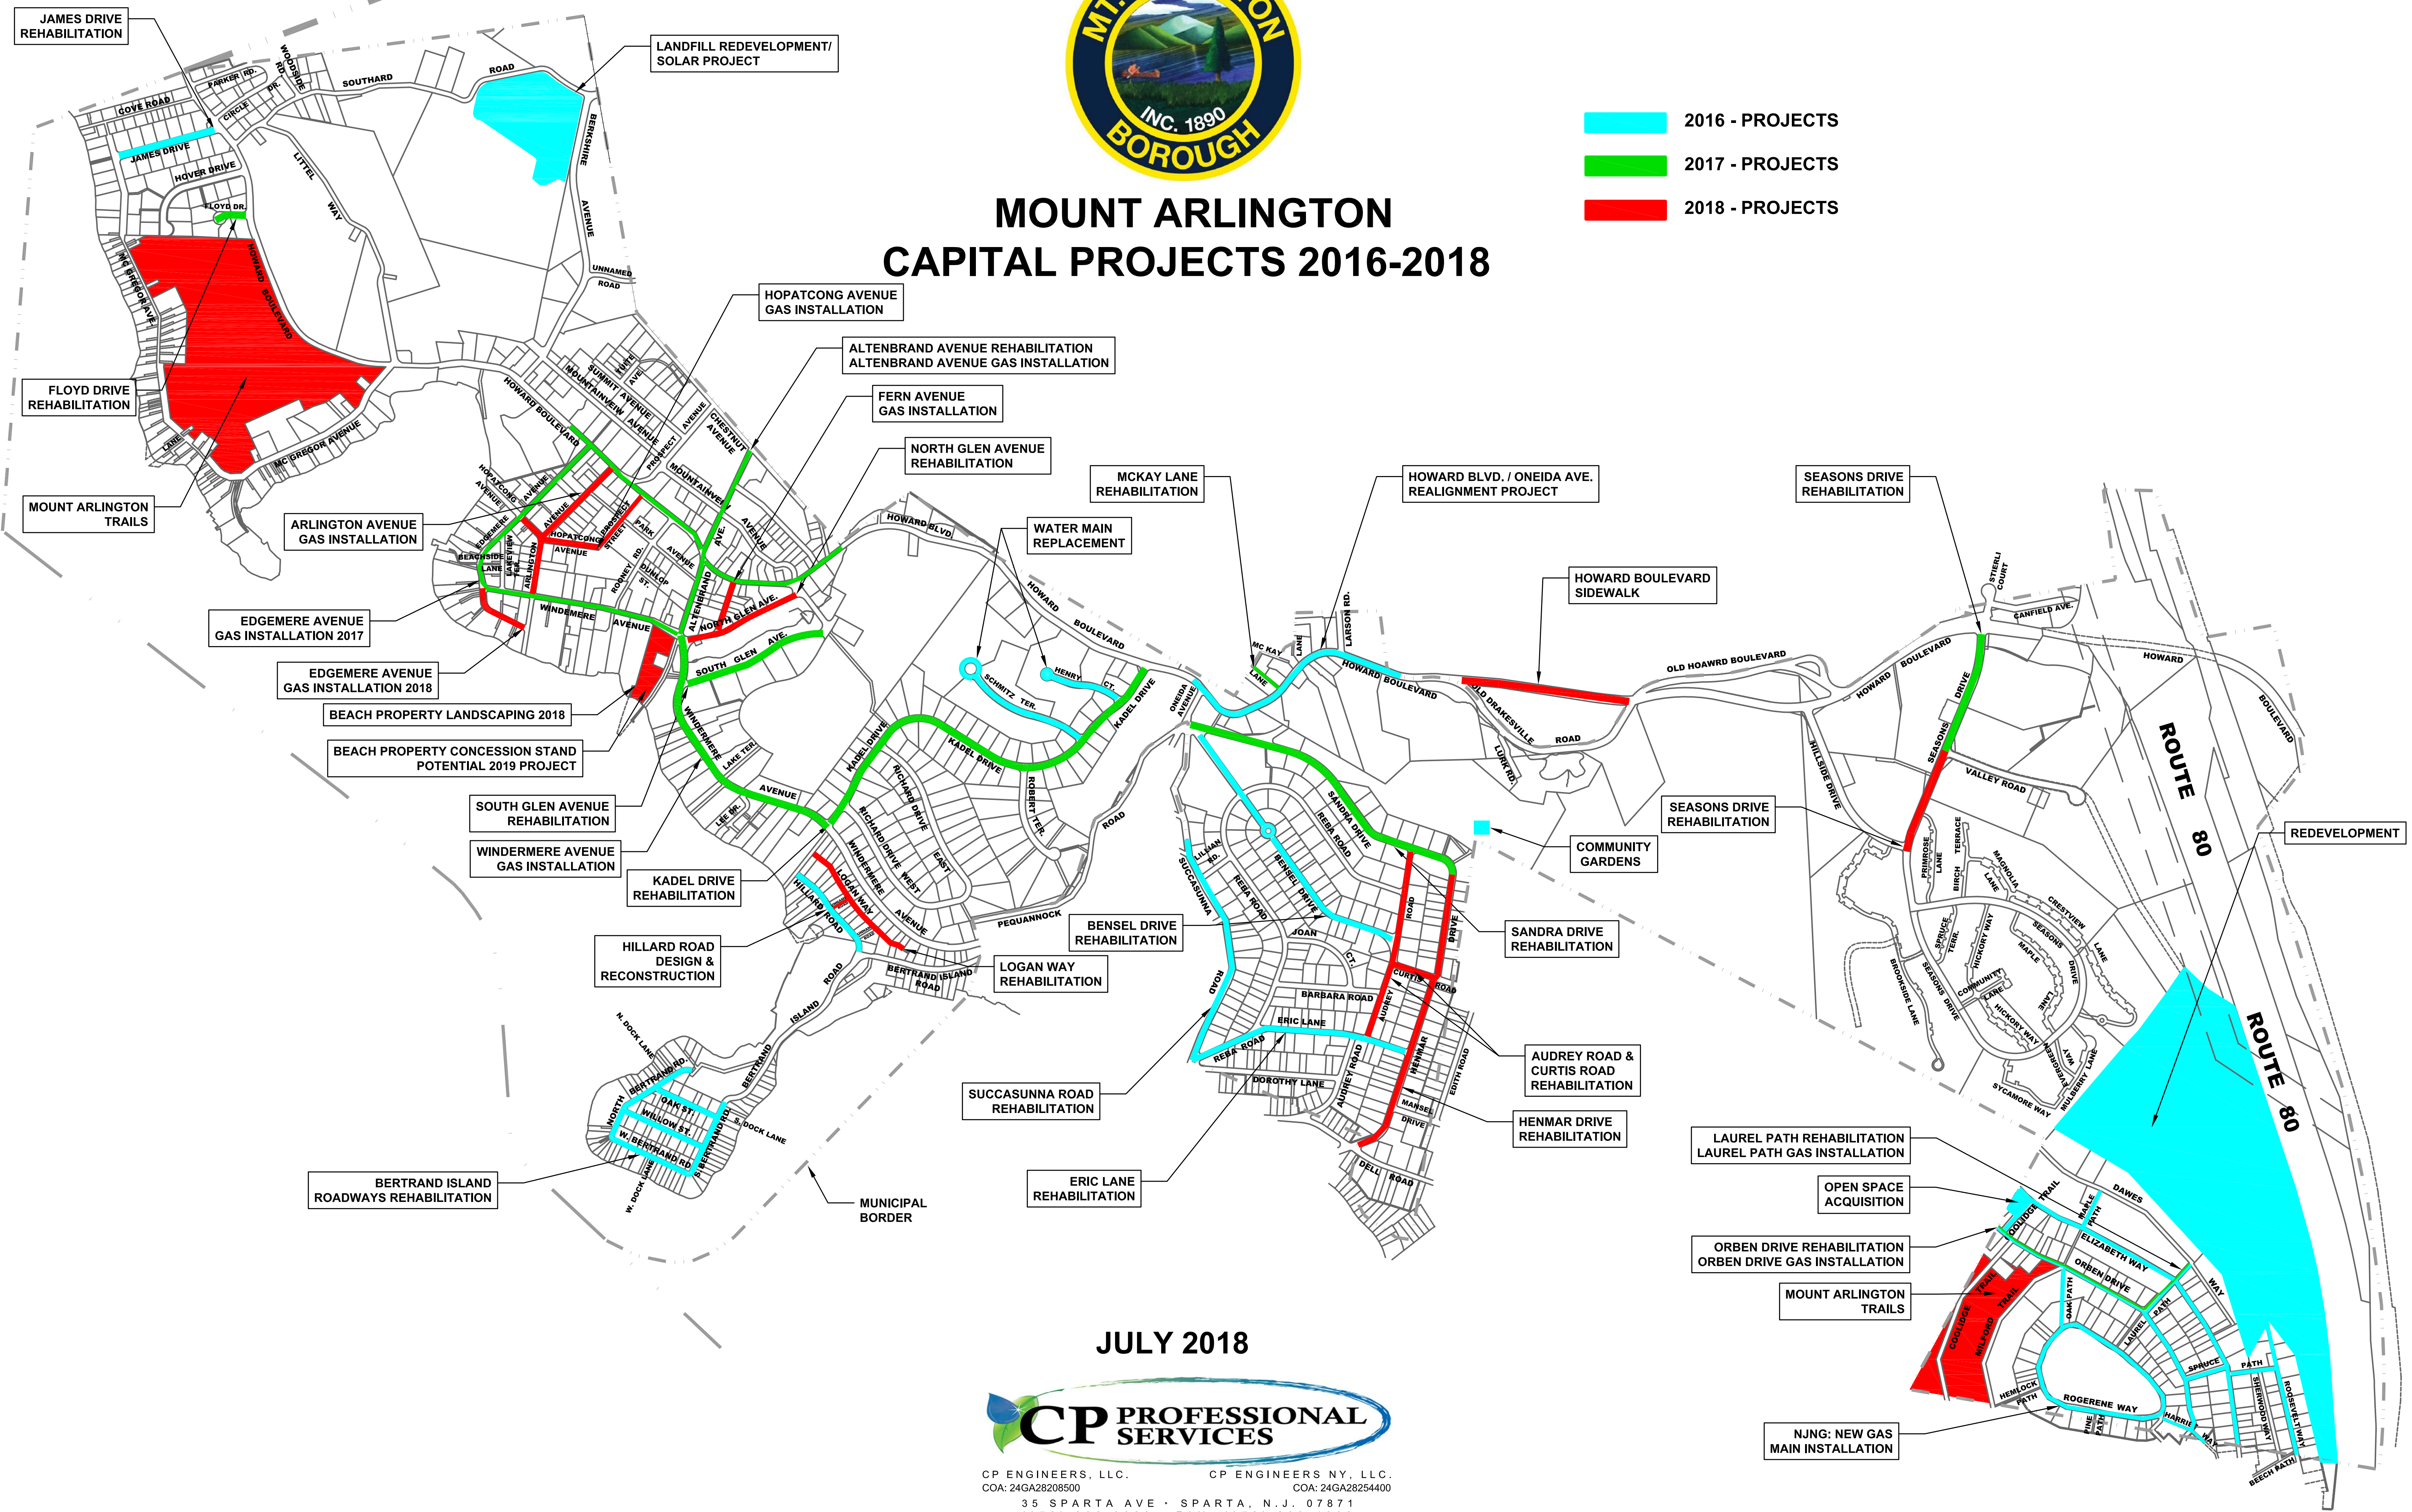

MOUNT ARLINGTON CAPITAL PROJECTS 2016-2018

- 2016 - PROJECTS
- 2017 - PROJECTS
- 2018 - PROJECTS

JULY 2018

CP ENGINEERS, LLC. CP ENGINEERS NY, LLC.
 COA: 24GA28208500 COA: 24GA28254400
 35 SPARTA AVE • SPARTA, N.J. 07871
 (973) 300-9003 • FAX: (973) 300-4003